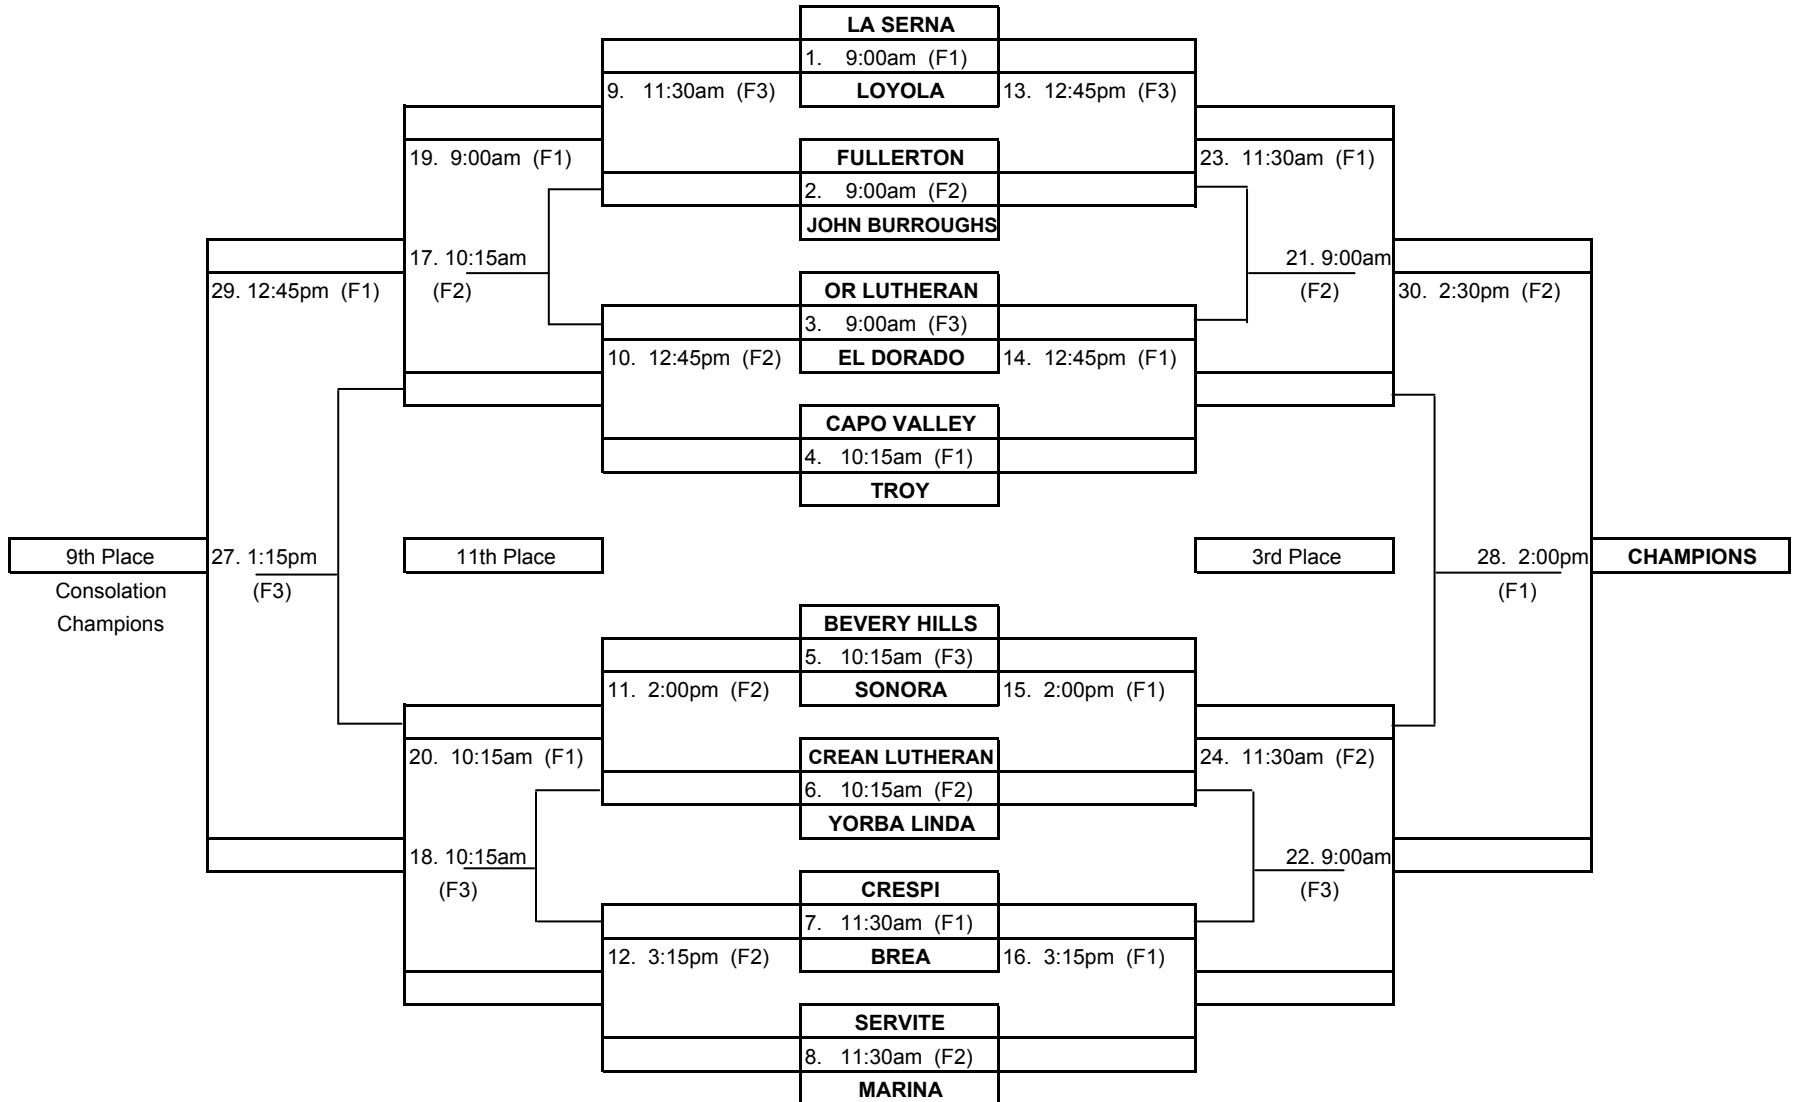

Sonora High School 8th Annual F/S New Year's Shootout

1/15/2011	1/15/2011	1/8/2011	1/8/2011	1/8/2011	1/15/2011	1/15/2011
-----------	-----------	----------	----------	----------	-----------	-----------

Bottom team is HOME and will wear WHITE AND supply game balls

Directions: 57 Fwy to Lambert/W. to Palm/N. school on L.

Winner of 21	
25. 12:45pm (F2)	5th Place
Winner of 22	
Loser of 21	
26. 12:00pm (F3)	7th Place
Loser of 22	